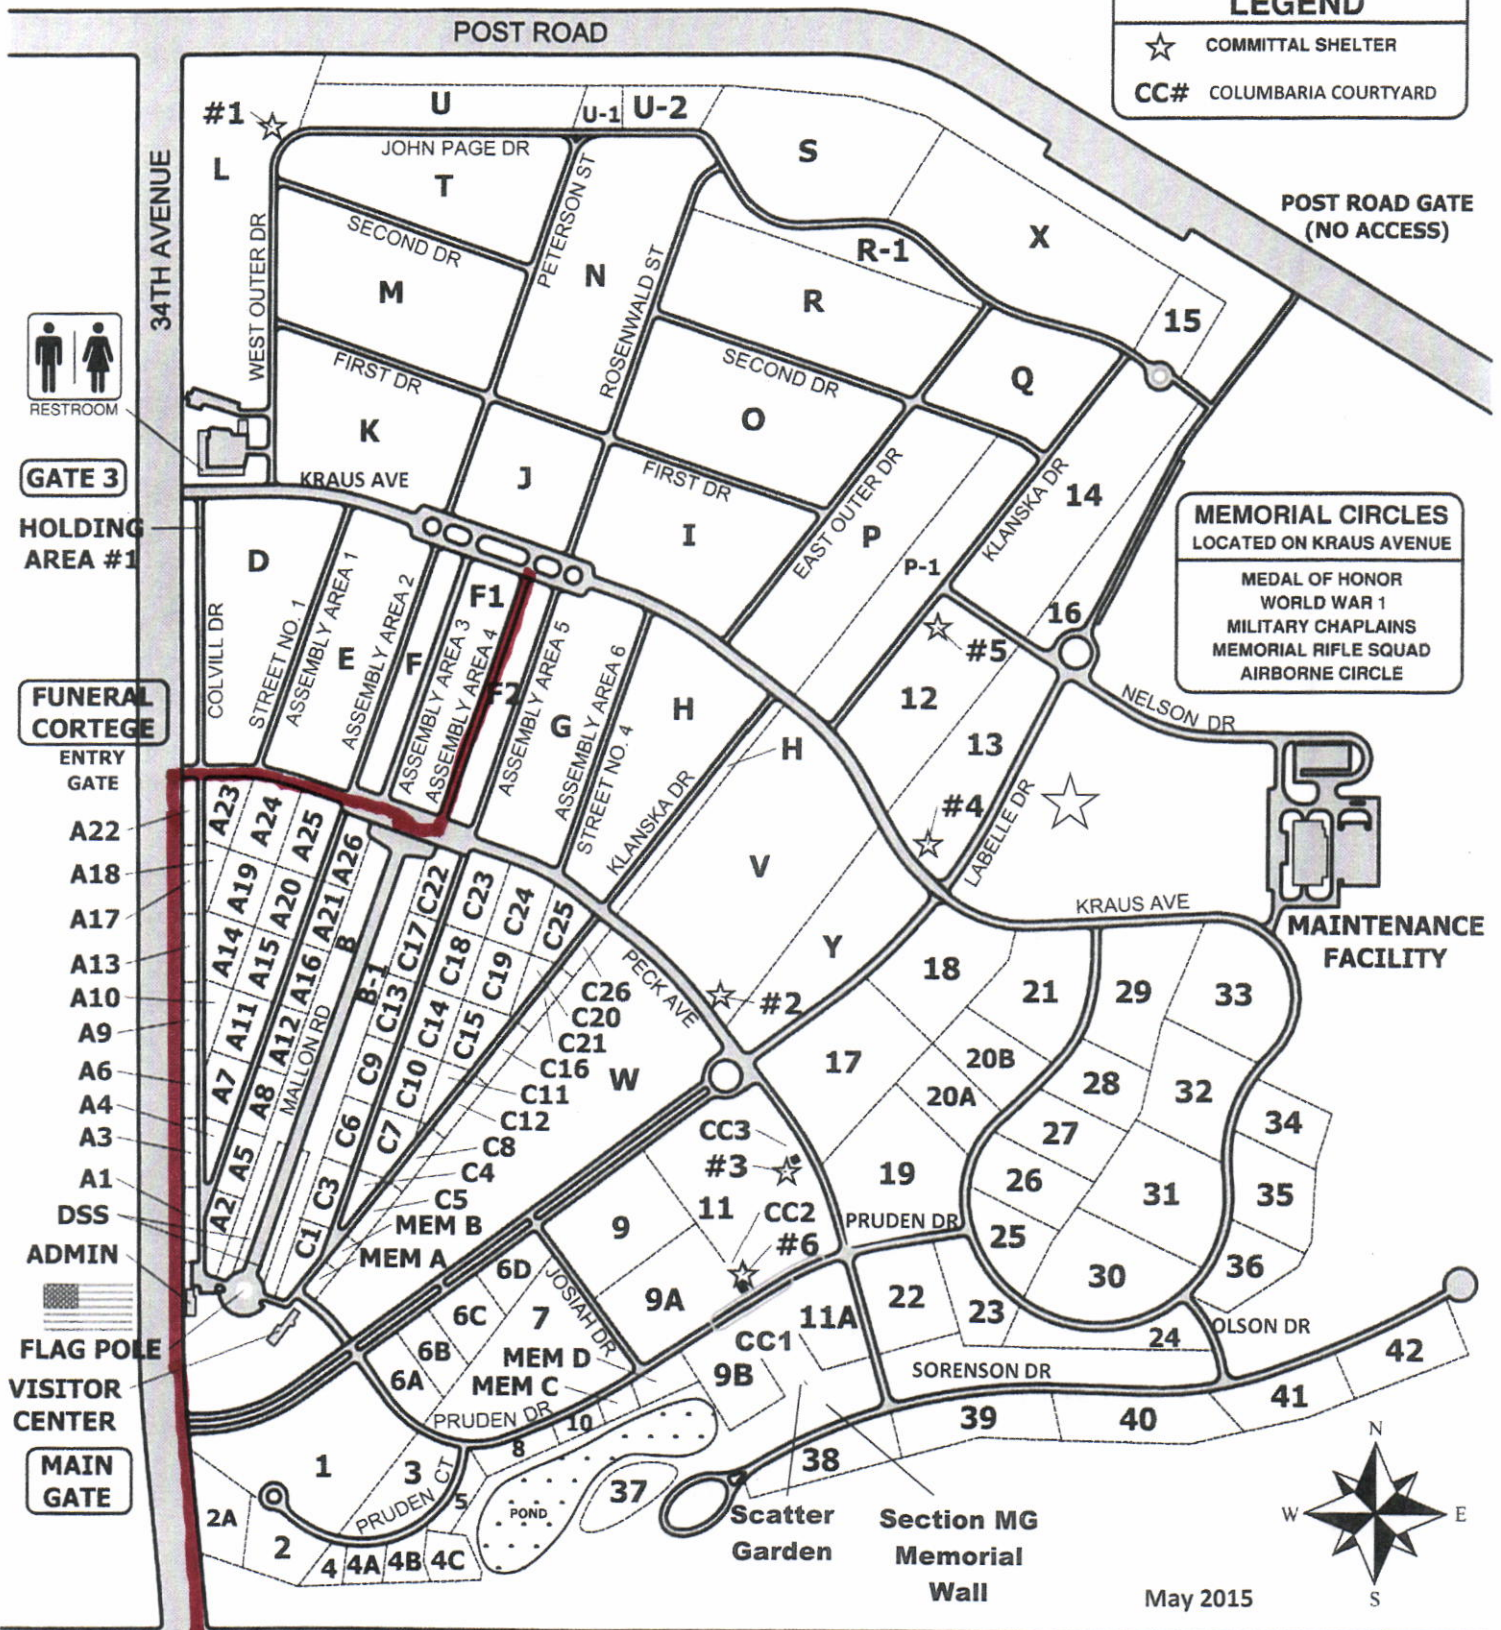

# Fort Snelling National Cemetery

7601 34<sup>th</sup> Avenue South ♦ Minneapolis, Minnesota 55450 ♦ 612-726-1127

National Cemetery Administration Website: [www.cem.va.gov](http://www.cem.va.gov)

## LEGEND

☆ COMMITTAL SHELTER

CC# COLUMBARIA COURTYARD

## MEMORIAL CIRCLES LOCATED ON KRAUS AVENUE

- MEDAL OF HONOR
- WORLD WAR 1
- MILITARY CHAPLAINS
- MEMORIAL RIFLE SQUAD
- AIRBORNE CIRCLE

May 2015

INTERSTATE HIGHWAY 494 / STATE HIGHWAY 5