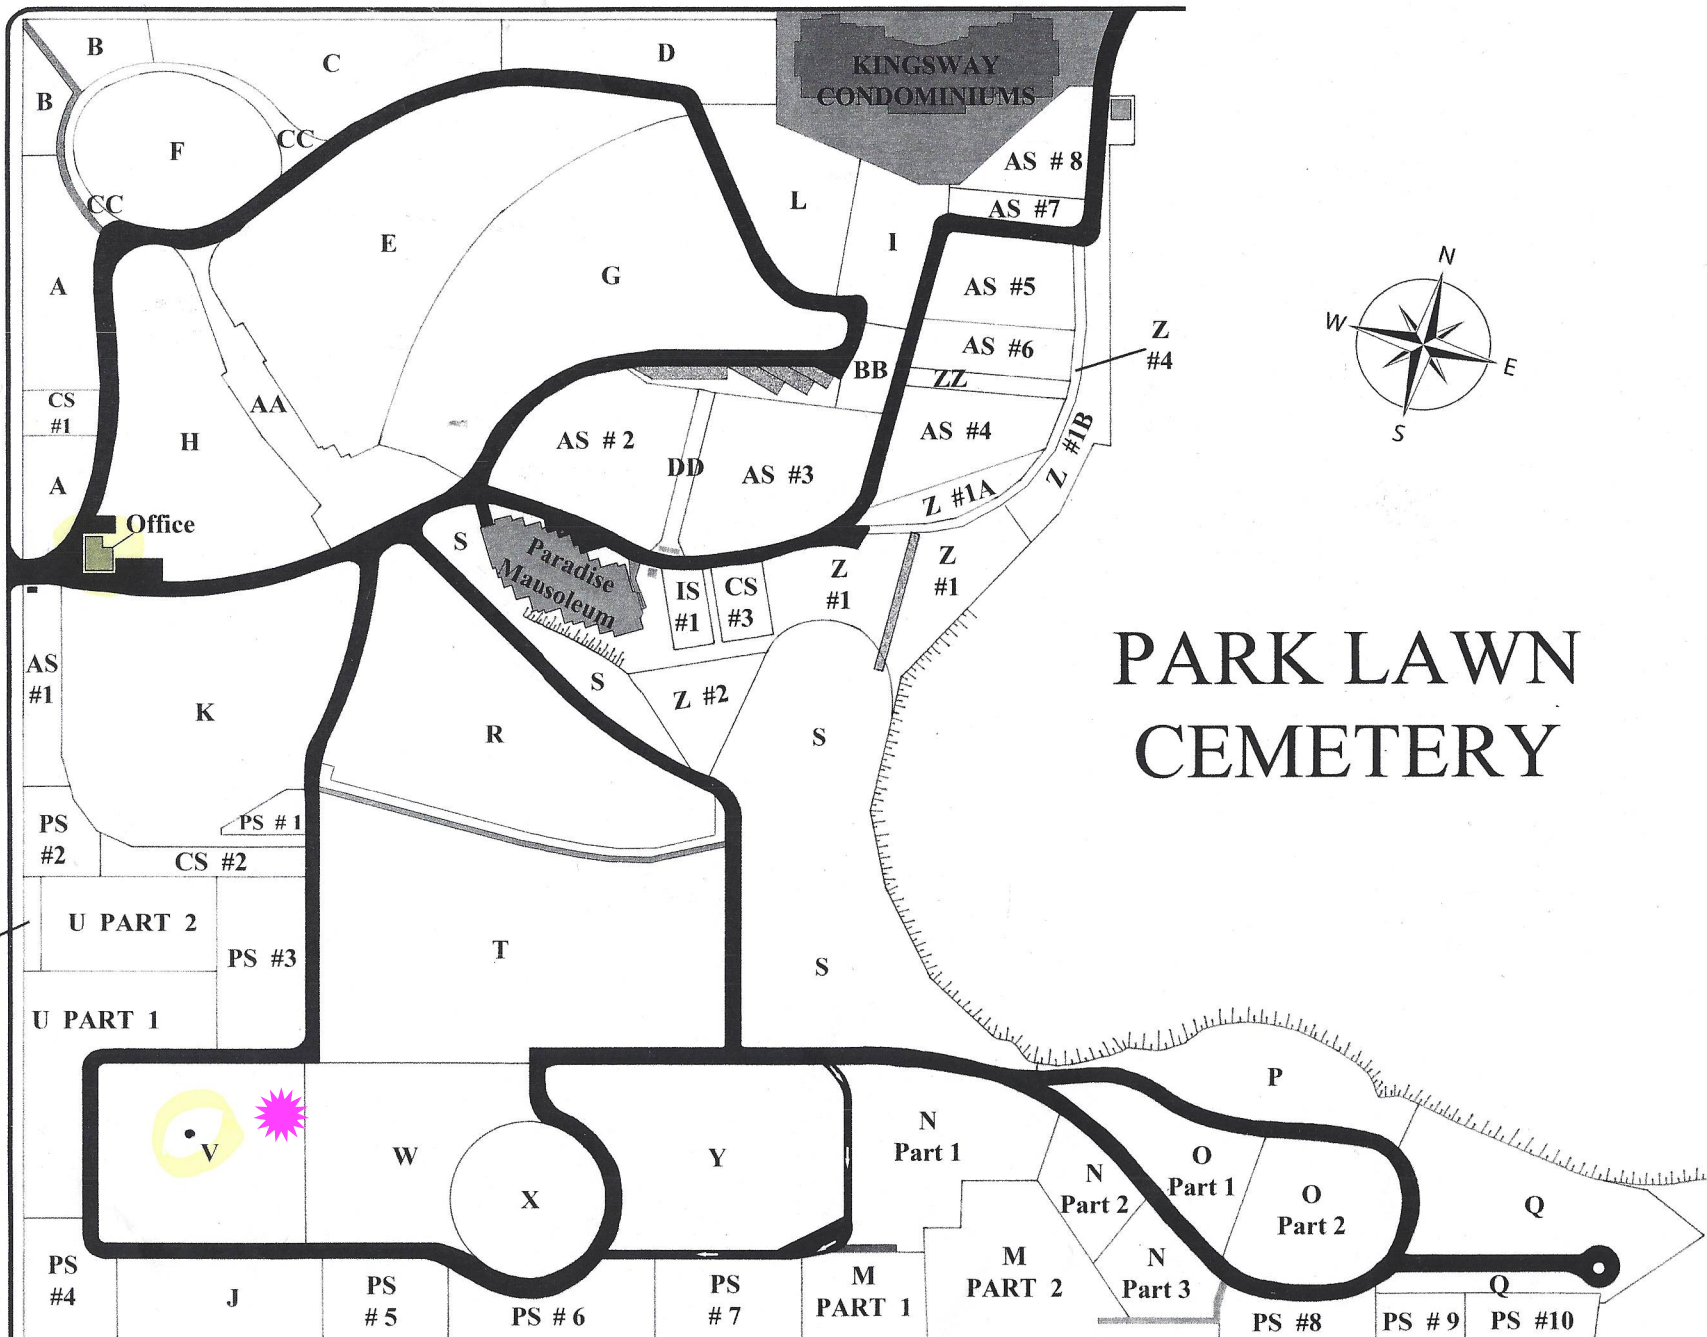

BLOOR STREET W.

Sec V LOT 333

PRINCE EDWARD DRIVE S.

PARK LAWN CEMETERY

Map NOT To Scale!