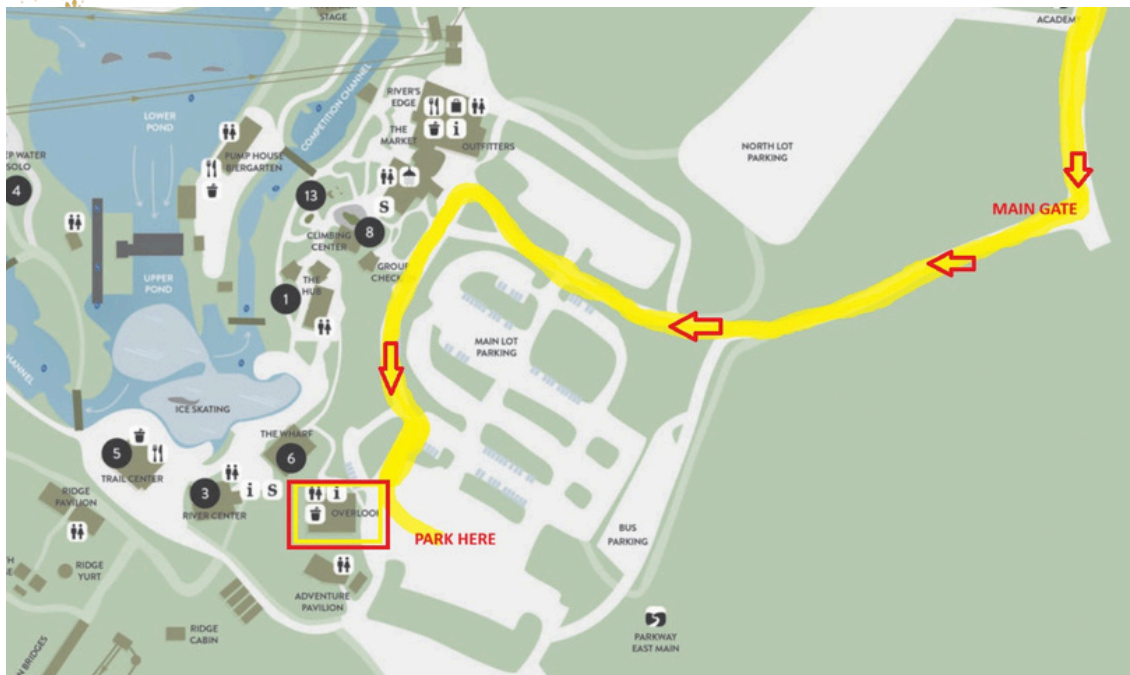

Directions to the Overlook Barn from the main gate.

Parking is covered by us so please state that you are with the Tate Celebration of Life at the Overlook Barn.

We look forward to seeing everyone and appreciate the outpouring of love and support. Due to so many requests for guidance on attire, we have no specific requirement, but encourage everyone to dress in the spirit of Chad's love of looking sharp. Think cheerful colors, smart casual, business casual, or semi-formal if you are feeling fancy.

U.S. National Whitewater Center 5000

Whitewater Center Pkwy,

Charlotte, NC 28214